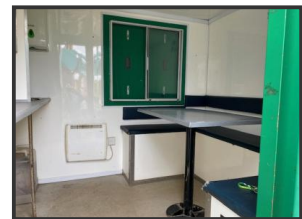

# Boss 12x6

**£5,550.00**

Choice of 5 Toilet , Generator , Full Kitchen with Micro wave , Hydraulic Legs

Product Details	
<b>Category/Type</b>	<b>Welfare Cabin</b>
<b>Make</b>	<b>Boss</b>
<b>Model</b>	<b>12x6</b>
<b>Year</b>	<b>2016</b>
<b>Hours</b>	<b>3060</b>