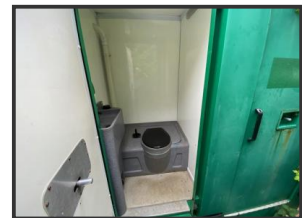

# Boss 12x6

**£5,550.00**

Choice of 5 Toilet , Generator , Full Kitchen with Micro wave , Hydraulic Legs

Product Details	
<b>Category/Type</b>	<b>Welfare Cabin</b>
<b>Make</b>	<b>Boss</b>
<b>Model</b>	<b>12x6</b>
<b>Year</b>	<b>2016</b>
<b>Hours</b>	<b>3060</b>